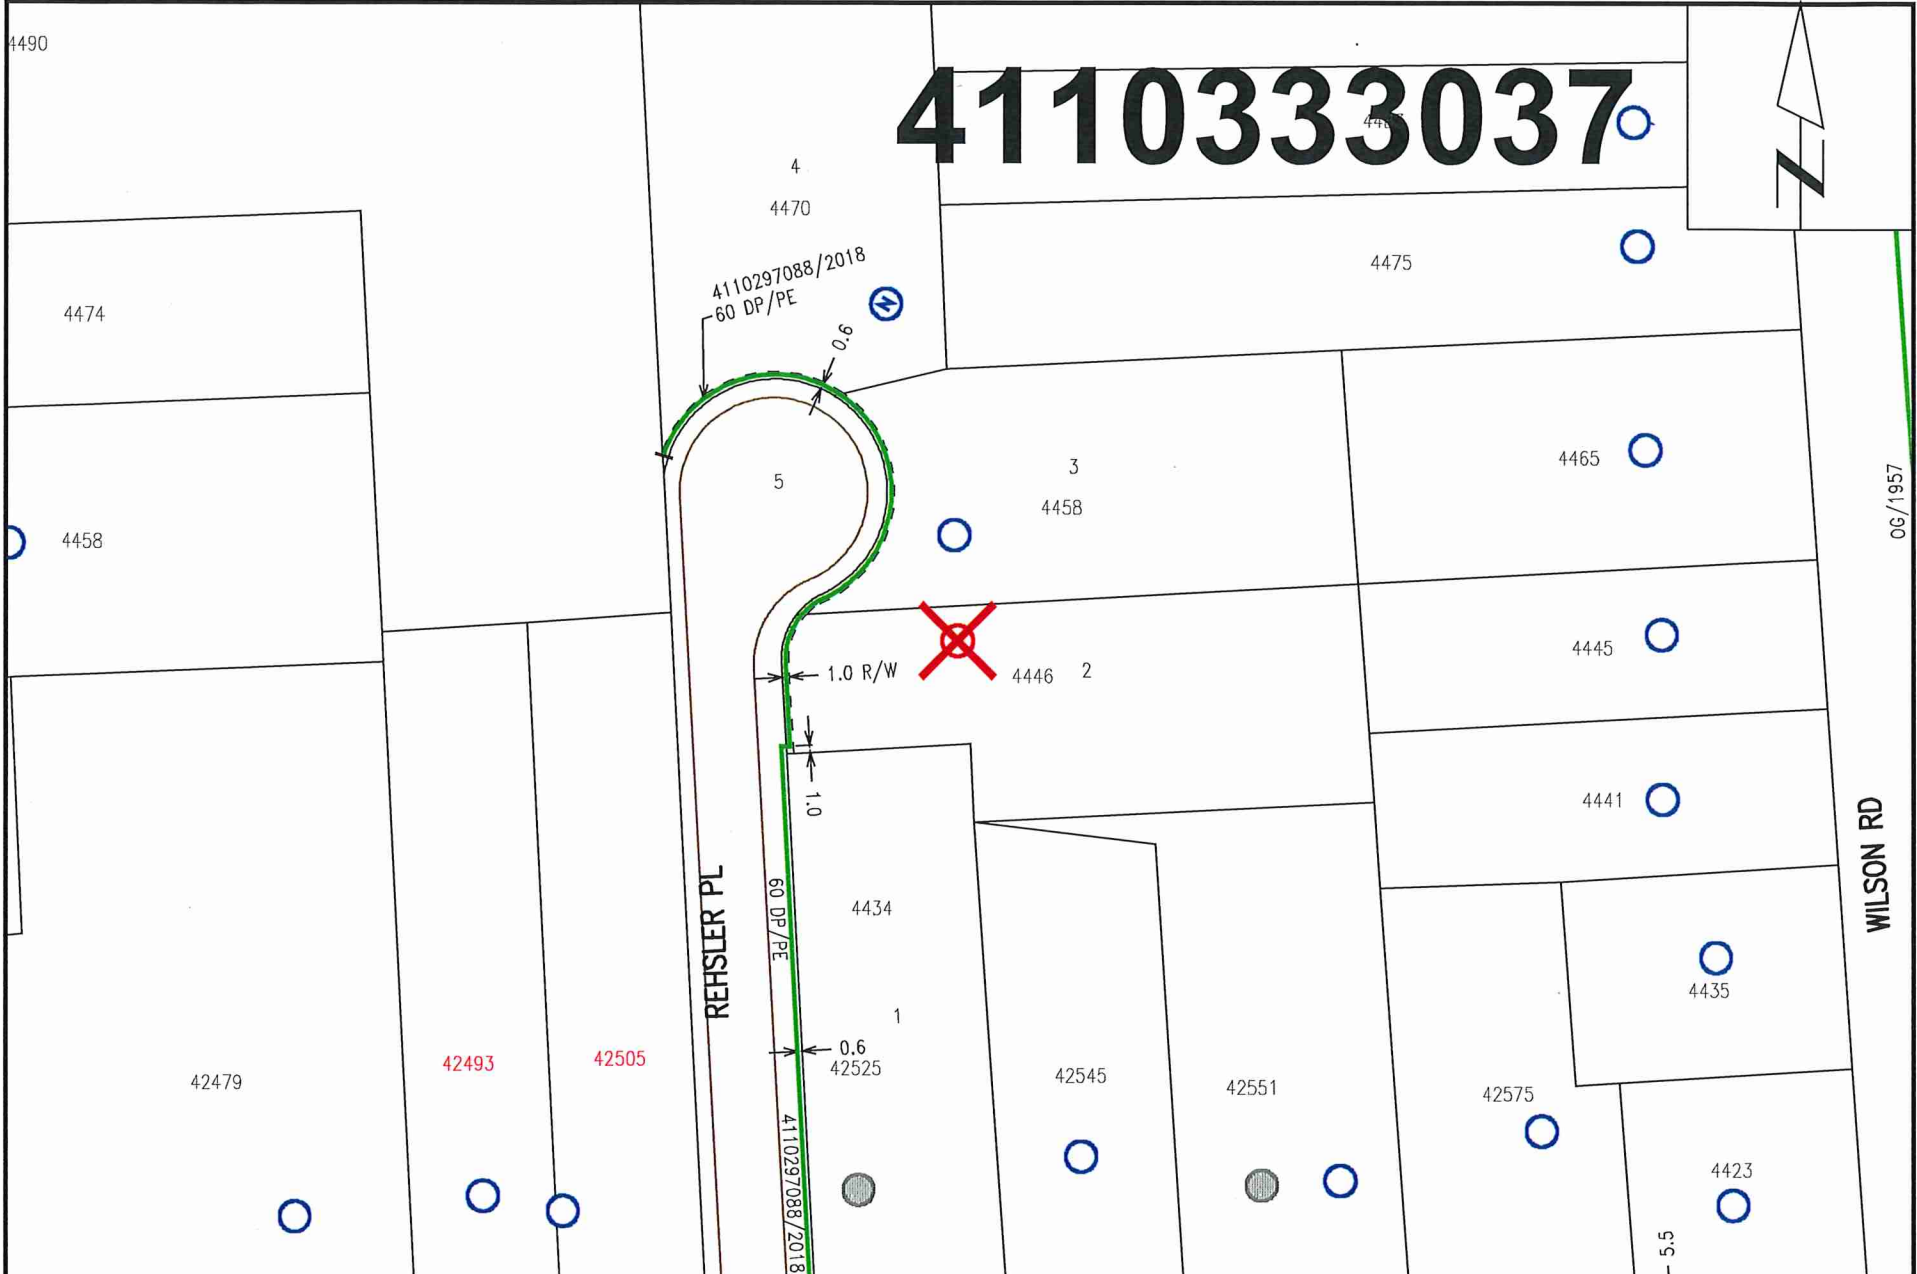

4110333037

Nearest Intersection: Rehler PI and Yarrow Central Rd.
Distance from lot to intersection is 108 meters (75 degrees South of West).
View Scale: 1:1000

4446 Rehler PI, Chilliwack
Order #: 31081099 Prem #: 10110775 City Limits: Chilliwack
X: 1288932040.00 Y: 459922260.00 Select autotext type 2019/08/06